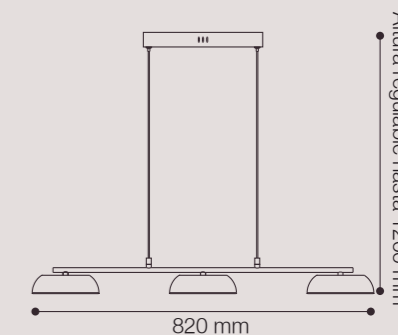

COLGANTE LED MORA 3 LUCES

Potencia: 24W (3x8W)
Temperatura de Color: 3000K
Lúmenes: 1920 Lm
Material cuerpo: Metal + Aluminio
Material pantalla: Acrílico
SKU: ● 147522 (Madera)