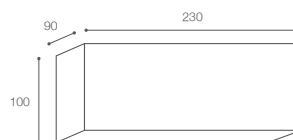

IP65

LED	K	Lm	△
20W	3000K	950Lm	110°

145031

LED	K	Lm	△
12W	3000K	580Lm	92°

145032