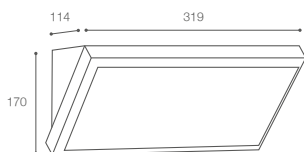

IP65

LED	K	Lm	△
20W	3000K	950Lm	110°

145031

LED	K	Lm	△
12W	3000K	580Lm	92°

145032