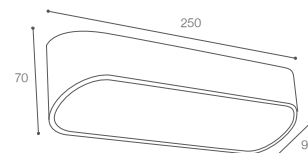

IP20

LED	K	Lm
6W	3000K	450Lm

144968

LED	K	Lm
6W	3000K	450Lm

144969

LED	K	Lm
18W	3000K	1350Lm

144970

LED	K	Lm
6W	3000K	420Lm